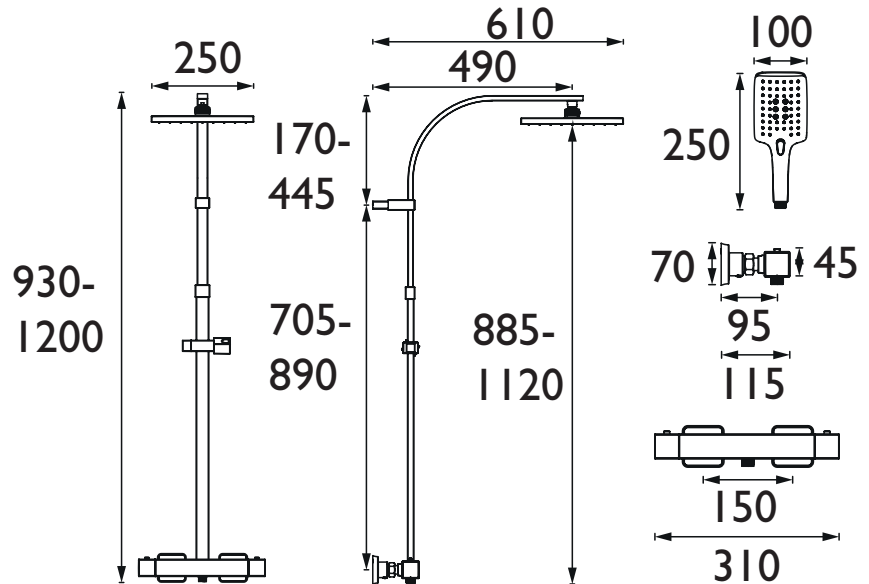

QD SHXDIVCTFF GM QUADRATO Shower Range

Quadrato Safe Touch Adjustable
Thermostatic Rigid Riser Bar Shower Gun Metal

Features:

- All in one box - pack includes bar shower valve, hose, telescopic rigid riser rail and rub-clean anti-limescale drench head and multi function handset so nothing to buy separately.
- Supplied with a fast fit Wallmount 12 fixing kit with built-in front of wall isolation valves on both the hot and cold feed, making it simple to fit, maintain and replace.
- Safe Touch technology ensures the valve stays cool to the touch while in use
- Telescopic riser so you can adjust the height to suit your space. Giving you the flexibility to fit in a wet room/walk in shower or over a bath.
- Integral two outlet diverter so you can easily switch between the handset or drench head.

Product Certifications:

For more products, visit our website:
<http://www.bristan.com>

Specification

Finish/Colour:	Gun Metal Grey
Main Construction Material:	Brass; Stainless Steel; ABS
No of Controls:	2
Shower Type:	Bar Shower
Shower Head Type:	Fixed Head and Multi-Function Handset
Shower Kit:	Telescopic Riser with Fixed Head and Handset
Valve/Cartridge Type:	Thermostatic Cartridge
Maximum Hot Water Supply Temperature °C:	60
Plumbing System Suitability:	Suitable for high pressure plumbing systems
Minimum Dynamic Pressure (bar):	1
Maximum Dynamic Pressure (bar):	5
Maximum Static Pressure (bar):	10
Connection Inlet:	15mm Compression
Connection Outlet:	G1/2"
Isolation Valve Included:	Yes
Check Valve Included:	Yes

Dimensions (measurements in mm)

Flow Rates (l/min)

System Pressure (bar)	1	2	3	4	5
Through Handset (mixed)	4.3	6.3	7.6	8.3	8.3
Through Fixed Head (mixed)	6.1	8.6	9.8	9.9	9.4

TECHNICAL DATA SHEET

BRISTAN

D1