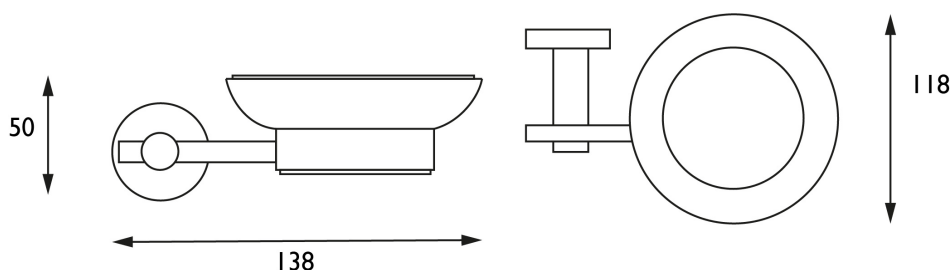

RD DISH C

Accessories Round Soap Dish Chrome Plated

Specification

Main Construction Material:	Brass
Connection Inlet:	N/A
Connection Outlet:	N/A
Contemporary or Traditional:	Contemporary
Finish:	Chrome

Features:

- Height 50mm
- Width 138mm
- Depth 118mm
-
-

Product Certifications:

Dimensions (measurements in mm)

For more products, visit our website:
<http://www.bristan.com>

**TECHNICAL
DATA
SHEET**

BRISTAN

D2