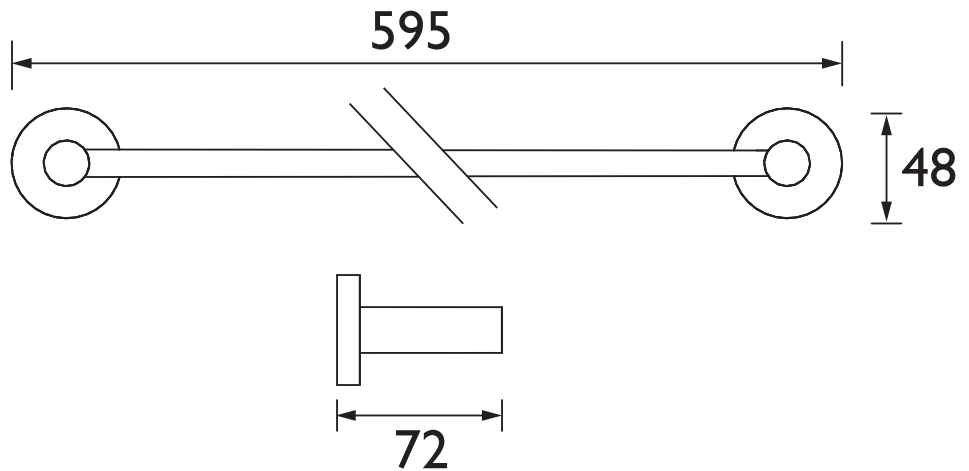

RD RAIL BB

Accessories Round Towel Rail Brushed Brass

Specification

Contemporary or Traditional:	Contemporary
Main Construction Material:	Brass
What's in the Box?:	1 x Rail, 1 x Fixing Kit, 1 x Fitting Instructions

Dimensions (measurements in mm)

Features:

- On-trend brushed brass finish. Coordinates with taps and showers in the Bristan range.
- 5-year parts guarantee for peace of mind.
- Height 48mm.
- Width 595mm.
- Depth 72mm.
- Also available in gun metal.