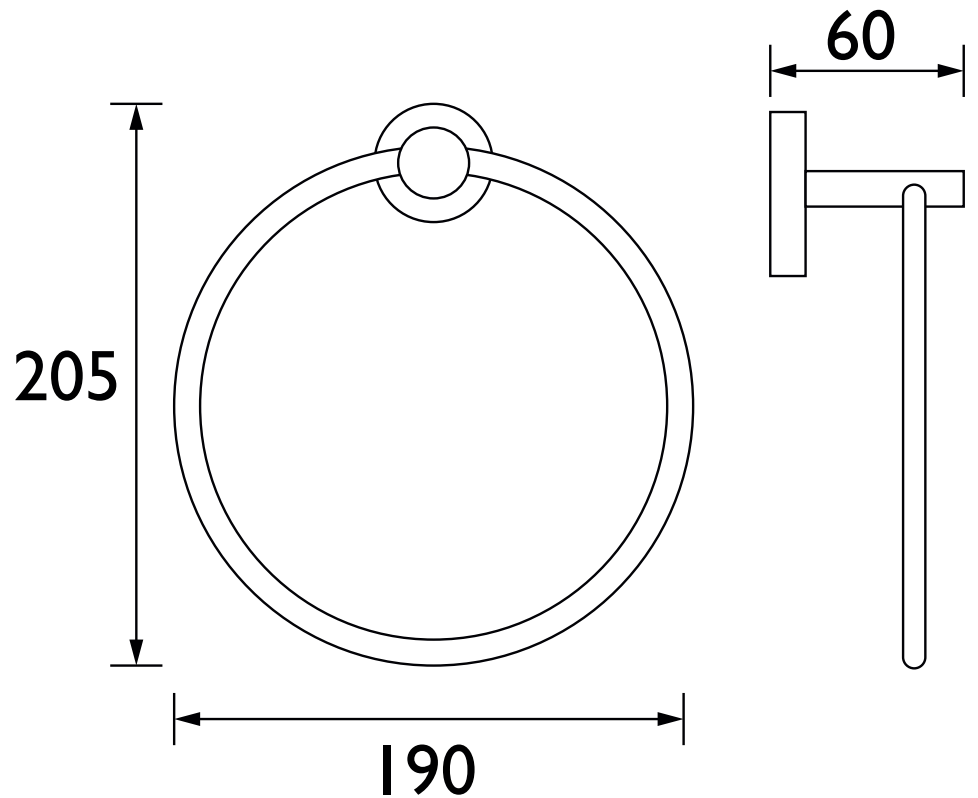

RD RING BB

Accessories
Round Ring Brushed Brass

Specification

Contemporary or Traditional:	Contemporary
Main Construction Material:	Brass
What's in the Box?:	1 x Ring, 1 x Fixing Kit, 1 x Fitting Instructions

Dimensions (measurements in mm)

Features:

- On-trend brushed brass finish. Coordinates with taps and showers in the Bristan range.
- Solid Brass.
- 5-year parts guarantee for peace of mind.
- Height 205mm.
- Width 190mm.
- Depth 60mm.
- Also available in gun metal.