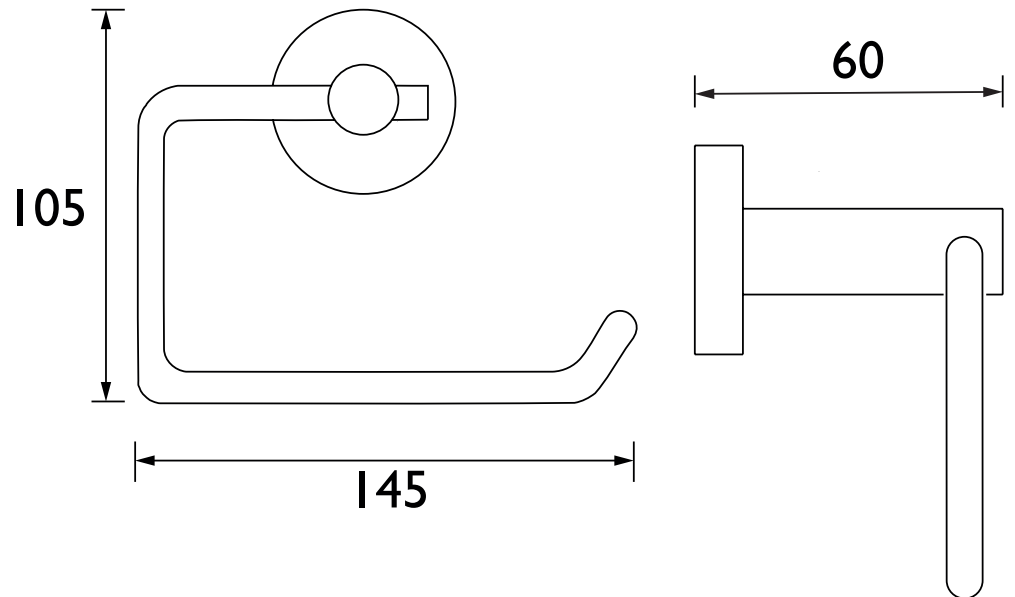

RD ROLL BLK

Accessories Round Toilet Roll Holder Brass Black

Features:

- Height 105mm
- Width 145mm
- Depth 60mm

Product Certifications:

For more products, visit our website:
<http://www.bristan.com>

Specification

Contemporary or Traditional:	Contemporary
Main Construction Material:	Brass

Dimensions (measurements in mm)

TECHNICAL
DATA
SHEET

BRISTAN

D1