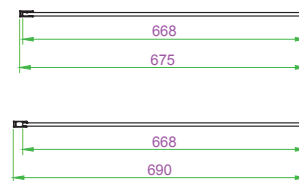

SCUDO
BEAUTIFUL BATHROOMS

0330 124 7290

sales@scudo.co.uk - www.scudo.co.uk

Scudo is the trading name of Harrison Bathrooms Ltd. Whilst we endeavour to ensure that the product information is accurate we accept no liability for any information given. All images are for illustration purposes only. Product images and specification are subject to change. Measurement are in millimetres and are nominal.

Product Name	S8-FLUTE700
Product Description	8mm Fluted Glass Wetroom Panel 700mm with Chrome Profile
Product Transportation	
Barcode	5060964935973
Country of origin	CH
Commodity code	7610100000
Product Measurements	
Product Weight (KG)	28
Product Width (mm)	675-690
Product Height (mm)	2000
Product Depth (mm)	60
Product Length (mm)	N/a
Primary Packed Measurements	
Packaged Weight	30
Packed Length	2080
Packed Width	745
Packed Height	62
Packaging Weights	
Card (kg)	2.5
Paper (kg)	0.012
Wood (kg)	N/a
Plastic (kg)	0.276
Compliance DOP	N/a

General Information	
Construction Material	Aluminium, Glass
Installation type	Wall Mounted
Colour / Finish	Chrome, Fluted Glass
Enclosure Attributes	
Adjustment	675-690
Toughened Glass	Yes
Aqua-Shield (easy clean)	No
Hinge Type	N/a
Door Type	N/a
Frame Type	Semi-Framed
Glass Type	Fluted
Radius	N/a
Entry Width	N/a
Door in swing (°)	N/a
Door Out Swing (°)	N/a
Enclosure Shape	Straight
Glass Thickness (mm)	8mm
Profile Finish / Colour	Chrome
Profile Material	Aluminium

Dimensions (measurements in mm)

LIFETIME GUARANTEE

We are confident in our products and we want our customer to be, we proudly give a lifetime guarantee on our taps and showers, further details can be found on our website