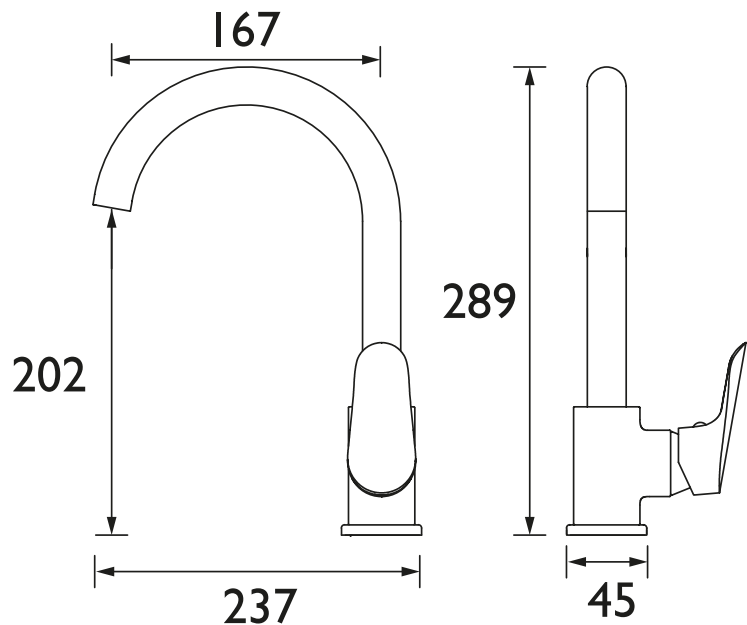

### Specification

Product Type:	Kitchen Tap
Main Construction Material:	Brass
Mount Type:	Deck Mounted
Handle Type:	Lever Handle
Connection Inlet:	1/2" BSP Flexible Tails
Connection Outlet:	M24 Flow Straightener
Number of Tap Holes:	1
Valve/Cartridge Type:	35mm Cartridge
Plumbing System Requirements:	Suitable for all plumbing systems
Minimum Dynamic Pressure (bar):	0.2 bar
Maximum Dynamic Pressure (bar):	5.0 bar
Maximum Hot Water Temperature °C:	60°C
Maximum Static Pressure (bar):	10 bar
Flow Type:	Single Flow
Isolation Included:	No

### Dimensions (measurements in mm)