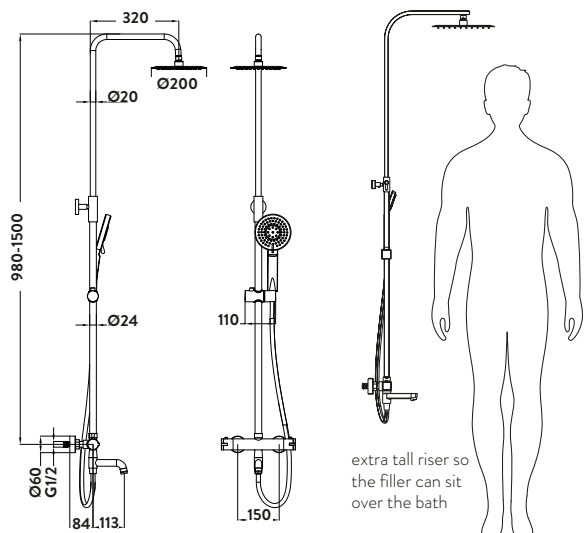

Product Measurements

Product Weight:	5kg
Product Width:	355mm
Product Height:	118mm
Product Depth:	N/A
Product Length:	84.3mm

Product Transportation

Barcode:	5060713723219
Country of Origin:	China
Comodity Code:	8481801190

Shower Specification

Anti-Scald:	Yes
Shower Diverter Functions:	Yes
Number of Outlets:	3
Thermo Temp Control:	Yes
Cool Touch:	No
Shower Handset Functions:	1
Minimum Working Pressure:	0.5
Maximum Working Pressure:	5
Shape:	Round
Pipe Centre:	150mm
Inlet Connection:	3/4 BSP
Outlet Connection:	1/2 BSP Handset
Adjustable:	Yes
Adjustment:	980-1500mm
Handle Type:	Round

Flow Rates

0.2bar (l/min)	2.5
0.5bar (l/min)	9.2
1bar (l/min)	14
2bar (l/min)	20
3bar (l/min)	24.8

Compliance DOP

HBDOC074 / HBDOC075

Spares

spares@harrisonbathrooms.com

Tap Attributes

Tap Type Description:	Exposed Bar Valve with Bath Filler
Includes Waste:	No
Valve / Cartridge Type:	Thermo & 1/4 Turn Cartridge

For Part G Building regulations, compliance see flow regulator section of spec binder.

Dimensions

(measurements in mm)

LIFETIME GUARANTEE

We are confident in our products and we want our customer to be, we proudly give a lifetime guarantee on our taps and showers, further details can be found on our website