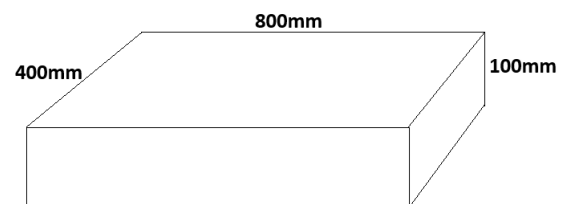

Product Name	SLABMB-800-CARRARA
Product Description	Marble Slab 800x400x100 Honed Venato White
Product Transportation	
Barcode	5060991250636
Country of origin	
Commodity code	
Product Measurements	
Product Weight (KG)	24
Product Width (mm)	800
Product Height (mm)	100
Product Depth (mm)	400
Primary Packed Measurements	
Packaged Weight	38
Packed Height	290
Packed Width	890
Packed Length	940
Packaging Weights	
Card (kg)	
Paper (kg)	
Wood (kg)	
Plastic (kg)	
Compliance DOP	

General Information	
Construction Material	Marble
Installation type	Furniture Mounted
Colour / Finish	Carrara
Furniture Attributes	
Supplied Fully Assembled	N/A
Number Of Drawers	N/A
Number Of Doors	N/A
Soft Close Doors / Drawers	N/A
Moisture resistant	N/A
Internal Shelves	N/A
Door Opening Width (mm)	
Draw Opening Distance (mm)	
Recommended Concealed Cistern	
False Draws	
Number of False Draws	
Can the door be swapped over to open the oppersite way	
Which side is the door hinge located	
Compatible Furniture Part Code	
Compatible Basin Part Code	
Handles	
Handle Style	Recessed cut out
Handle Finish	N/a
Handle Material	N/a
Number of Handles	2

Dimensions (measurements in mm)

LIFETIME GUARANTEE

We are confident in our products and we want our customer to be, we proudly give a lifetime guarantee on our taps and showers, further details can be found on our website