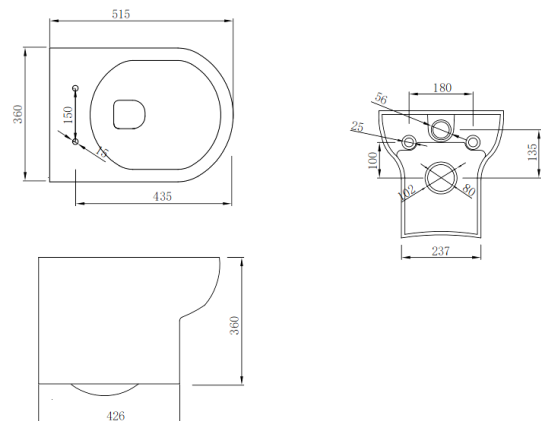

PRODUCT DATA SHEET

Spa Wall Hung Pan

Product Code: SPACE010

SCUDO
BEAUTIFUL BATHROOMS

0330 124 7290

sales@scudo.co.uk - www.scudo.co.uk

Scudo is the trading name of Harrison Bathrooms Ltd. Whilst we endeavour to ensure that the product information is accurate we accept no liability for any information given. All images are for illustration purposes only. Product images and specification are subject to change. Measurements are in millimetres and are nominal.

| | |
|-----------------------------|-------------------|
| Product Name | SPACE010 |
| Product Description | Spa Wall Hung Pan |
| Product Transportation | |
| Barcode | 5060964937335 |
| Commodity code | 6910100000 |
| Product Measurements | |
| Product Weight (KG) | 23.50 |
| Product Width (mm) | 360 |
| Product Height (mm) | 515 |
| Product Depth (mm) | 360 |
| Primary Packed Measurements | |
| Packaged Weight | 25 |
| Packed Length | 520 |
| Packed Width | 368 |
| Packed Height | 400 |

| | |
|-----------------------------------|------------------|
| General Information | |
| Construction Material | Ceramic |
| Installation type | WC-Frame Mounted |
| Colour / Finish | White |
| WC Pan Specification | |
| Projection (mm) | 515 |
| Toilet Pan Height (mm) | 360 |
| Pan Fixing Kit Included | Yes |
| Seat Included | No |
| Shape | D-Shaped |
| Type | Wall Hung |
| Waste Connection Specification | |
| Floor to center of soil pipe (mm) | N/a |
| Wall to start of soil pipe (mm) | 5 |

Dimensions

(Measurements in mm)

LIFETIME GUARANTEE

We are confident in our products and we want our customer to be, we proudly give a lifetime guarantee on our taps and showers, further details can be found on our website.