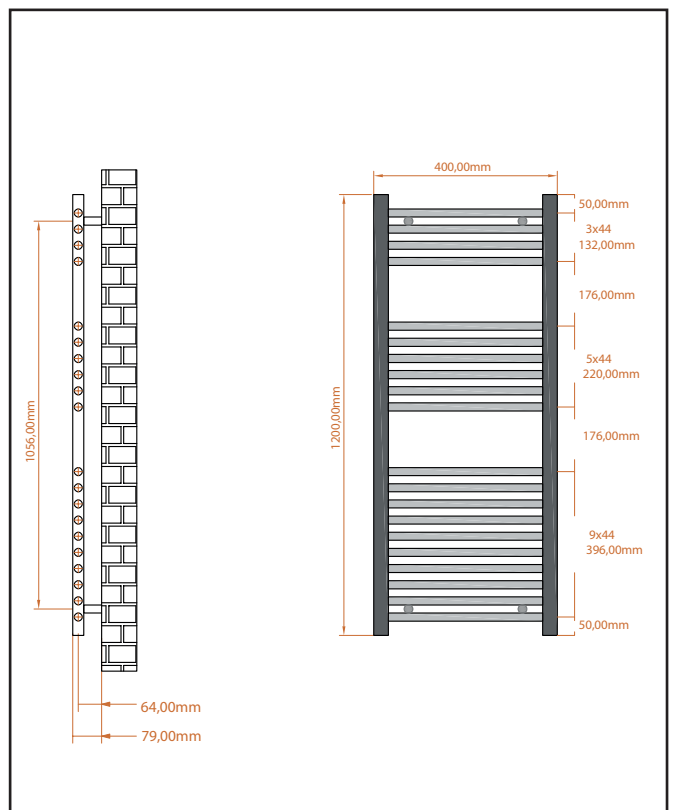

PRODUCT DATA SHEET

Strive Towel Radiator – 400 X 1200

Product Code: ST-40120-C

SCUDO
BEAUTIFUL BATHROOMS

0330 124 7290

sales@scudo.co.uk - www.scudo.co.uk

Scudo is the trading name of Harrison Bathrooms Ltd. Whilst we endeavour to ensure that the product information is accurate we accept no liability for any information given. All images are for illustration purposes only. Product images and specification are subject to change. Measurement are in millimetres and are nominal.

Product Name	ST-40120-C
Product Description	22mm Straight Towel Rail 400mm x 1200mm Chrome
Product Transportation	
Barcode	5060964931012
Country of origin	TURK
Commodity code	7322190000
Product Measurements	
Product Weight (KG)	5.3
Product Width (mm)	400
Product Height (mm)	1200
Product Depth (mm)	30
Product Length (mm)	0
Primary Packed Measurements	
Packaged Weight	6.3
Packed Length	1230
Packed Width	460
Packed Height	830
Packaging Weights	
Card (kg)	
Paper (g)	
Wood (kg)	
Plastic (kg)	
Compliance DOP	

General Information	
Construction Material	Steel
Installation type	Wall
Colour / Finish	Chrome
Heating Attributes	
Bar Arrangement	4+6+10
Number of Bars	20
Radiator Diameter (Ø)	30
RAL#	Chrome
Bar Diameter (Ø)	22
BTU @ 60°C	1789.65
Thermal Output @ 60°C (WATT's)	351
Element installation compatible	YES
Water Content Volume	4.3
Max Projection (mm)	90
Selected element must not exceed the maximum BTU / Watt out put of the product Seek advice from a competent installer	
First Fix Dimensions	
Pipe Centres C1 (mm)	355
Pipe Centres C2 (mm)	70