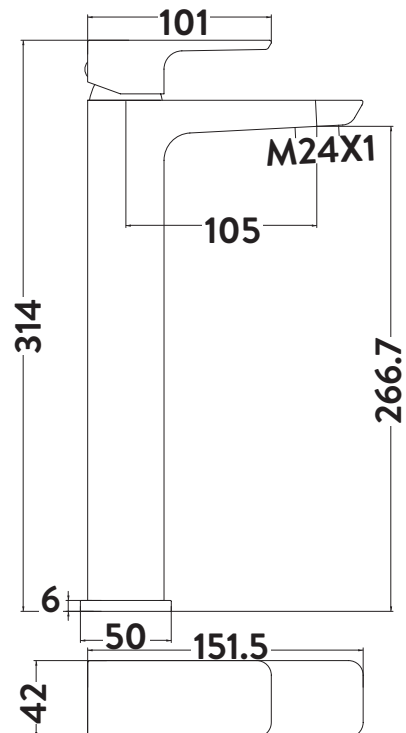

PRODUCT DATA SHEET

Muro High Riser Basin Mono

Product Code: TAP244

SCUDO
BEAUTIFUL BATHROOMS

0330 124 7290

sales@scudo.co.uk - www.scudo.co.uk

Scudo is the trading name of Harrison Bathrooms Ltd. Whilst we endeavour to ensure that the product information is accurate we accept no liability for any information given. All images are for illustration purposes only. Product images and specification are subject to change. Measurement are in millimetres and are nominal.

Product Name	TAP244
Product Description	High riser Basin Mono
Product Transportation	
Barcode	5060500649579
Country of origin	CH
Commodity code	8481801190
Product Measurements	
Product Weight (KG)	2.11
Product Width (mm)	50
Product Height (mm)	314
Product Depth (mm)	0
Product Length (mm)	151.5
Primary Packed Measurements	
Packaged Weight	2.3
Packed Length	33.5
Packed Width	20
Packed Height	6.8
Packaging Weights	
Card (kg)	0.268
Paper (kg)	8
Wood (kg)	n/a
Plastic (kg)	0.006
Compliance DOP	HBD0C007, HBD0C008

General Information	
Construction Material	Brass
Installation type	Tall Mono Mixer
Colour / Finish	Chrome
Tap / Shower Attributes	
WRAS Approved	Yes
TMV Approved	No
Minimum Operating Pressure (bar)	0.5
Maximum Operating Pressure (bar)	5
Flexible Tails Included	Yes
Number of tap holes required	1
Handle Type	Lever
Swivel Spout	No
Inlet Connection	1/2" M10
Outlet Connection	N/a
Tap Hole Diameter (mm)	35
Tap Type description	Mono Mixer
Includes Waste	No
Valve / Cartridge Type	Plastic Cartridge
Cartridge Spare code	N/a
Flow Rates	
0.2bar (l/min)	3.6
0.5bar (l/min)	7.4
1bar (l/min)	10
2bar (l/min)	14.2
3bar (l/min)	17.5