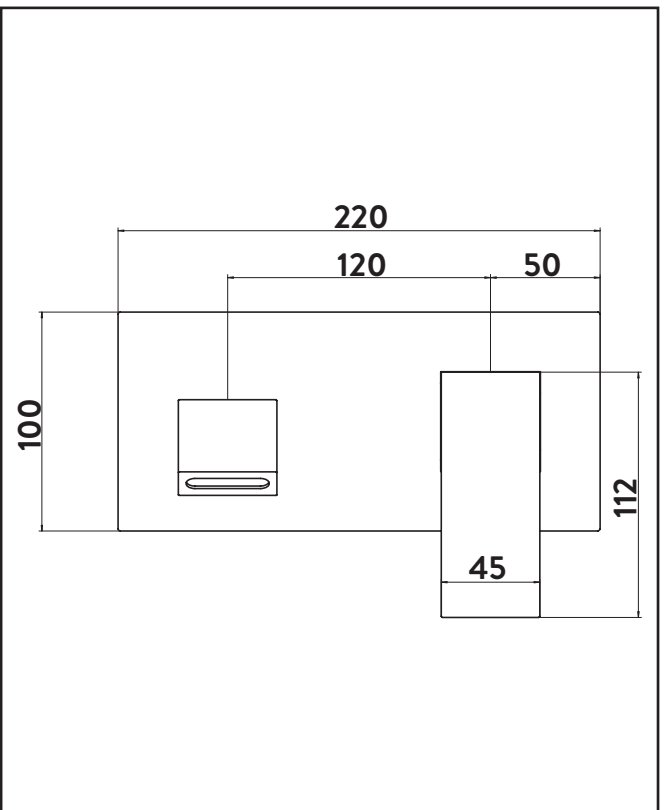

PRODUCT DATA SHEET

Wall Mounted Basin Mixer

Product Code: TAP253

SCUDO
BEAUTIFUL BATHROOMS

0330 124 7290

sales@scudo.co.uk - www.scudo.co.uk

Scudo is the trading name of Harrison Bathrooms Ltd. Whilst we endeavour to ensure that the product information is accurate we accept no liability for any information given. All images are for illustration purposes only. Product images and specification are subject to change. Measurement are in millimetres and are nominal.

Product Name	TAP253
Product Description	Wall Mounted Basin Mixer
Product Transportation	
Barcode	5060713724506
Country of origin	CH
Commodity code	8481801190
Product Measurements	
Product Weight (KG)	1.795
Product Width (mm)	220
Product Height (mm)	130
Product Depth (mm)	0
Product Length (mm)	222
Primary Packed Measurements	
Packaged Weight	2
Packed Length	26
Packed Width	14.5
Packed Height	13.5
Packaging Weights	
Card (kg)	0.211
Paper (kg)	8
Wood (kg)	n/a
Plastic (kg)	0.052
Compliance DOP	HBDOC007, HBDOC008

General Information	
Construction Material	Brass
Installation type	Wall Mounted
Colour / Finish	Chrome
Tap / Shower Attributes	
WRAS Approved	No
TMV Approved	No
Minimum Operating Pressure (bar)	0.2
Maximum Operating Pressure (bar)	5
Flexible Tails Included	No
Number of tap holes required	0
Handle Type	Lever
Swivel Spout	No
Inlet Connection	1/2 BSP
Outlet Connection	N/a
Tap Hole Diameter (mm)	N/a
Tap Type description	Mono Mixer
Includes Waste	No
Valve / Cartridge Type	Plastic Cartridge
Cartridge Spare code	N/a
Flow Rates	
0.2bar (l/min)	4.3
0.5bar (l/min)	9.1
1bar (l/min)	12.8
2bar (l/min)	18
3bar (l/min)	22