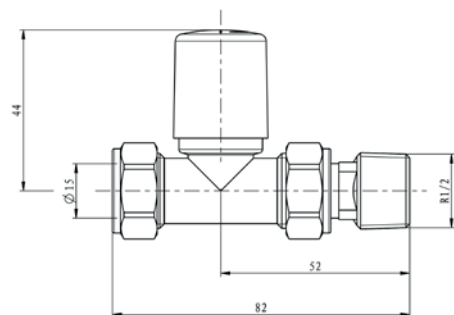

PRODUCT DATA SHEET

Towel Rail Valves

Product Code: TRV009

SCUDO
BEAUTIFUL BATHROOMS

0330 124 7290

sales@scudo.co.uk - www.scudo.co.uk

Scudo is the trading name of Harrison Bathrooms Ltd. Whilst we endeavour to ensure that the product information is accurate we accept no liability for any information given. All images are for illustration purposes only. Product images and specification are subject to change. Measurement are in millimetres and are nominal.

Product Name	TRV009
Product Description	Modern Towel Rail Valves Straight (Pair)
Product Transportation	
Barcode	5060766128498
Country of origin	CH
Commodity code	8481804090
Product Measurements	
Product Weight (KG)	0.383
Product Width (mm)	The same as Length
Product Height (mm)	51.5
Product Depth (mm)	No
Product Length (mm)	82
Primary Packed Measurements	
Packaged Weight	0.407
Packed Length	145
Packed Width	90
Packed Height	35
Packaging Weights	
Card (kg)	0.024
Paper (kg)	0
Wood (kg)	0
Plastic (kg)	0.5
Compliance DOP	HBD0C088 & HBD0C089

General Information	
Construction Material	Brass
Installation type	Valve
Colour / Finish	Brushed Brass
Heating Valve Specification	
Type	Straight
Shape	Round
Thermostatic	No
Connection Size (Ø)	1/2 BSP
Element Specification	
Rated Power Supply	N/a
Wattage (W)	N/a
Supplied with dual fuel T Piece	N/a
IP Rating	N/a

Dimensions
(measurements in mm)