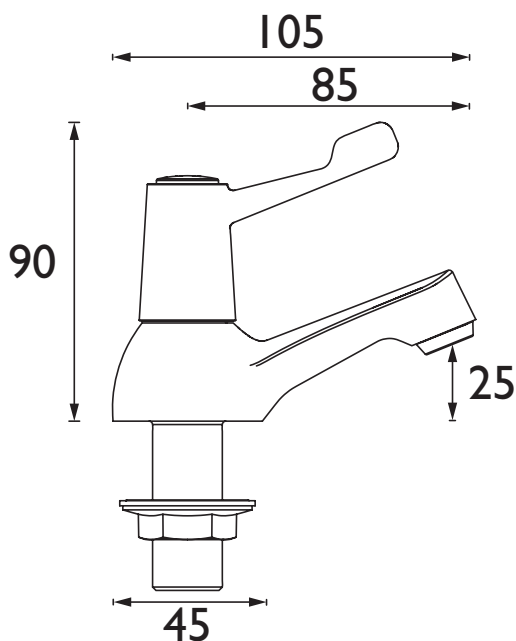

VAL2 1/2 C CD

VALUE Tap Range Lever Basin Taps with Ceramic Disc Valves Chrome

Features:

- Long life and easy to use 1/4 turn ceramic disc valves
- Metal back nuts for added durability
- Supplied with 3" (76mm) metal lever handles

Product Certifications:

WRAS Certificate No: 1909901
WRAS Expiry Date: 30/09/2024

For more products, visit our website:
<http://www.bristan.com>

Specification

Product Type:	Bathroom Taps
Main Construction Material:	Brass
Mount Type:	Deck
Handle Type:	Lever
Connection Inlet:	1/2" BSP
Connection Outlet:	Flow Straightener
Number of Tap Holes:	2
Valve/Cartridge Type:	1/2" Ceramic Disc Valve
Plumbing System Requirements:	Suitable for all plumbing systems
Minimum Dynamic Pressure:	0.2 bar
Maximum Dynamic Pressure:	5.0 bar
Maximum Hot Water Temperature: °C	65
Maximum Static Pressure: (bar)	10
Flow Type:	Single
Isolation Included:	No
Check Valve Supplied:	No

Dimensions (measurements in mm)

Flow Rates (l/min)

System Pressure (bar)	0.2	0.5	1	2	3	5
Hot	8.0	12.9	18.3	26.0	31.7	40.4
Cold	7.9	13.1	18.9	26.7	32.7	41.9

TECHNICAL DATA SHEET

BRISTAN