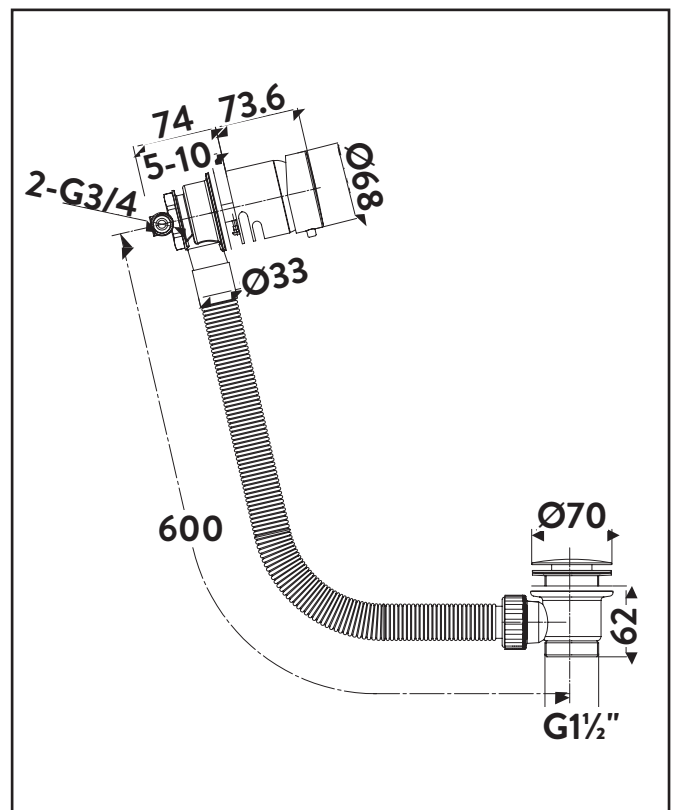

General Information	
Construction Material	Brass, Stainless Steel, Plastic
Installation type	Bath fixed
Colour / Finish	Chrome
Tap / Shower Attributes	
WRAS Approved	0
TMV Approved	0
Minimum Operating Pressure (bar)	0
Maximum Operating Pressure (bar)	0
Flexible Tails Included	0
Number of tap holes required	0
Handle Type	0
Swivel Spout	0
Inlet Connection	0
Outlet Connection	0
Tap Hole Diameter (mm)	0
Tap Type description	0
Includes Waste	0
Valve / Cartridge Type	0
Cartridge Spare code	0
Flow Rates	
0.2bar (l/min)	3.2
0.5bar (l/min)	7
1bar (l/min)	12
2bar (l/min)	17.7
3bar (l/min)	21.3

SCUDO
BEAUTIFUL BATHROOMS

0330 124 7290

sales@scudo.co.uk - www.scudo.co.uk

Scudo is the trading name of Harrison Bathrooms Ltd. Whilst we endeavour to ensure that the product information is accurate we accept no liability for any information given. All images are for illustration purposes only. Product images and specification are subject to change. Measurement are in millimetres and are nominal.

Dimensions
(measurements in mm)

LIFETIME GUARANTEE

We are confident in our products and we want our customer to be, we proudly give a lifetime guarantee on our taps and showers, further details can be found on our website.