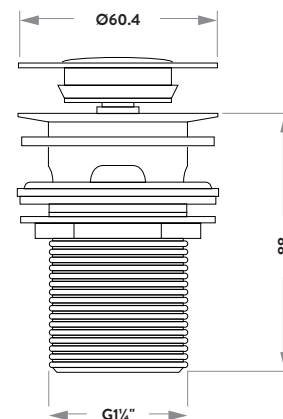

## Round Dome Slotted Sprung Basin Waste

Product Code: WASTE93

**SCUDO**  
BEAUTIFUL BATHROOMS

0330 124 7290

sales@scudo.co.uk - www.scudo.co.uk

Scudo is the trading name of Harrison Bathrooms Ltd. Whilst we endeavour to ensure that the product information is accurate we accept no liability for any information given. All images are for illustration purposes only. Product images and specification are subject to change. Measurement are in millimetres and are nominal.

Product Name	WASTE93
Product Description	Round Centre Dome Slotted Sprung Basin Waste
Product Transportation	
Barcode	5060500641535
Country of origin	CH
Commodity code	7412200000
Product Measurements	
Product Weight (KG)	0.176
Product Width (mm)	60
Product Height (mm)	80
Product Depth (mm)	0
Product Length (mm)	60
Primary Packed Measurements	
Packaged Weight	0.194
Packed Length	7
Packed Width	7
Packed Height	10.5
Packaging Weights	
Card (kg)	0.08
Paper (kg)	0
Wood (kg)	0
Plastic (kg)	0
Compliance DOP	HBDOC034 , HBDOC035

General Information	
Construction Material	Stainless Steel
Installation type	Basin Waste
Colour / Finish	Chrome
Waste Attributes	
Type	Basin Waste
Slotted or Unslotted	Slotted
Connection	Threaded Nut
Function	Clicker
Length of Overflow Hose (mm)	N/a
Trap Attributes	
Inner Pipe Length (mm)	0
Outer Pipe Length (mm)	0
Connection type	0

**Dimensions**  
(measurements in mm)