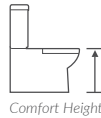

## BASIN WITH SEMI PEDESTAL

600 x 400mm  
1 tap hole

**WALL HUNG WC RIMLESS**  
with Soft Close Seat†

Rimless

**CLOSE COUPLED WC RIMLESS**  
with Soft Close Seat†

Comfort Height

Fully Shrouded

Rimless

**CLOSE COUPLED WC RIMLESS FULLY SHROUDED SHORT PROJECTION**  
with Soft Close Seat†

Space Saving SHORT PROJECTION

Fully Shrouded

Rimless

**CLOSE COUPLED WC RIMLESS OPEN BACK COMFORT HEIGHT**  
with Soft Close Seat†

Comfort Height

Fully Shrouded

**CLOSE COUPLED WC RIMLESS OPEN BACK SHORT PROJECTION**  
with Soft Close Seat†

Space Saving SHORT PROJECTION

Comfort Height

Open Back

†Lift off seat for easy cleaning, top fix hinges.