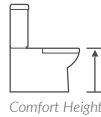

## BASIN WITH SEMI PEDESTAL

600 x 400mm  
1 tap hole

## SEMI RECESSED BASIN

495 x 415mm  
1 tap hole

**WRAS** approved  
cistern fittings

**BACK TO WALL WC RIMLESS**  
with Soft Close Seat†

**BACK TO WALL WC RIMLESS SHORT PROJECTION**  
with Soft Close Seat†

**WALL HUNG WC RIMLESS**  
with Soft Close Seat†

Rimless

**CLOSE COUPLED WC RIMLESS**  
with Soft Close Seat†

Comfort Height

Fully Shrouded

Rimless

**CLOSE COUPLED WC RIMLESS FULLY SHROUDED SHORT PROJECTION**  
with Soft Close Seat†

Space Saving SHORT PROJECTION

Fully Shrouded

Rimless

**CLOSE COUPLED WC RIMLESS OPEN BACK COMFORT HEIGHT**  
with Soft Close Seat†

Comfort Height

Fully Shrouded

**CLOSE COUPLED WC RIMLESS OPEN BACK SHORT PROJECTION**  
with Soft Close Seat†