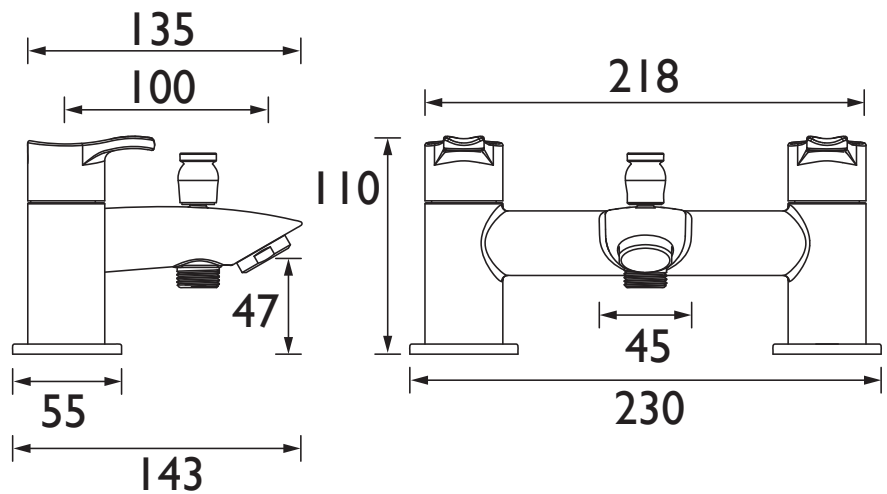

CAP BSM C

CAPRI Tap Range Capri Bath Shower Mixer Chrome

Features:

- Long life and easy to use 1/4 turn ceramic disc valves
- Metal back nuts for added durability
- Easy-to-use lever handle
- Includes 1.5m hose, rub-clean anti-limescale handset and wall bracket
- 1.5m shower hose

Product Certifications:

For more products, visit our website:
<http://www.bristan.com>

Specification

Product Type:	Bathroom Tap
Main Construction Material:	Brass
Mount Type:	Deck Mounted
Handle Type:	Lever Handles
Connection Inlet:	3/4" BSP
Connection Outlet:	M28 Flow Straightener
Number of Tap Holes:	2
Valve/Cartridge Type:	1/4 Turn 3/4" Ceramic Disc Valve
Plumbing System Requirements:	Suitable for all plumbing systems
Minimum Dynamic Pressure (bar):	0.3 bar
Maximum Dynamic Pressure (bar):	5.0 bar
Maximum Hot Water Temperature °C:	65°C
Maximum Static Pressure (bar):	10 bar
Flow Type:	Single Flow
Isolation Included:	No

Dimensions (measurements in mm)

Flow Rates (l/min)

System Pressure (bar)	0.3	0.5	1	2	3	5
Through Bath Filler (mixed)	16.7	21.5	30.4	43	52.7	68
Through Handset (mixed)	6.2	8	11.3	16	19.6	25.3

TECHNICAL DATA SHEET