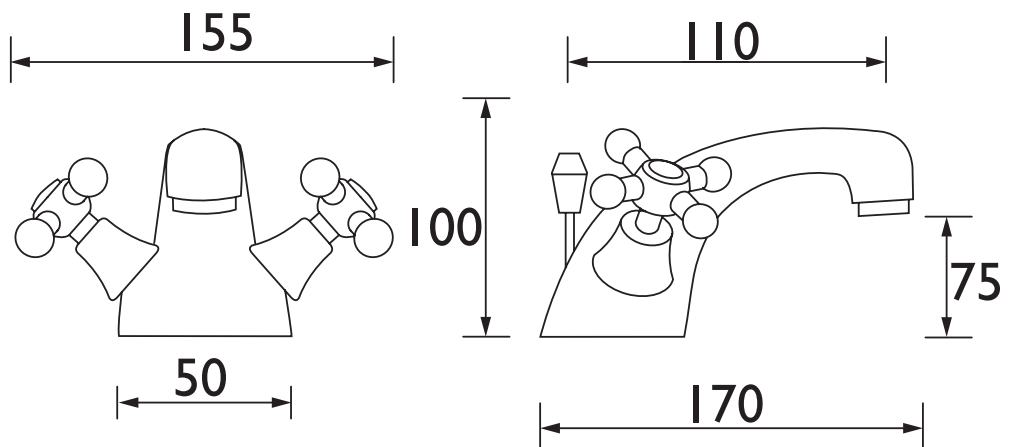

### Specification

<b>Product Type:</b>	Bathroom Tap
<b>Main Construction Material:</b>	Brass
<b>Mount Type:</b>	Deck Mounted
<b>Handle Type:</b>	Crosshead Handle
<b>Connection Inlet:</b>	M12 x 15mm screw-in
<b>Connection Outlet:</b>	M24 Anti-splash
<b>Number of Tap Holes:</b>	2
<b>Valve/Cartridge Type:</b>	1/4 Turn Ceramic Disc Valves
<b>Plumbing System Requirements:</b>	Suitable for all plumbing systems
<b>Minimum Dynamic Pressure:</b>	0.2 Bar
<b>Maximum Dynamic Pressure</b>	5.0 Bar
<b>Maximum Hot Water Temperature: °C</b>	65
<b>Maximum Static Pressure: (bar)</b>	10
<b>Flow Type:</b>	Single Flow
<b>Isolation Included:</b>	No

### Dimensions (measurements in mm)