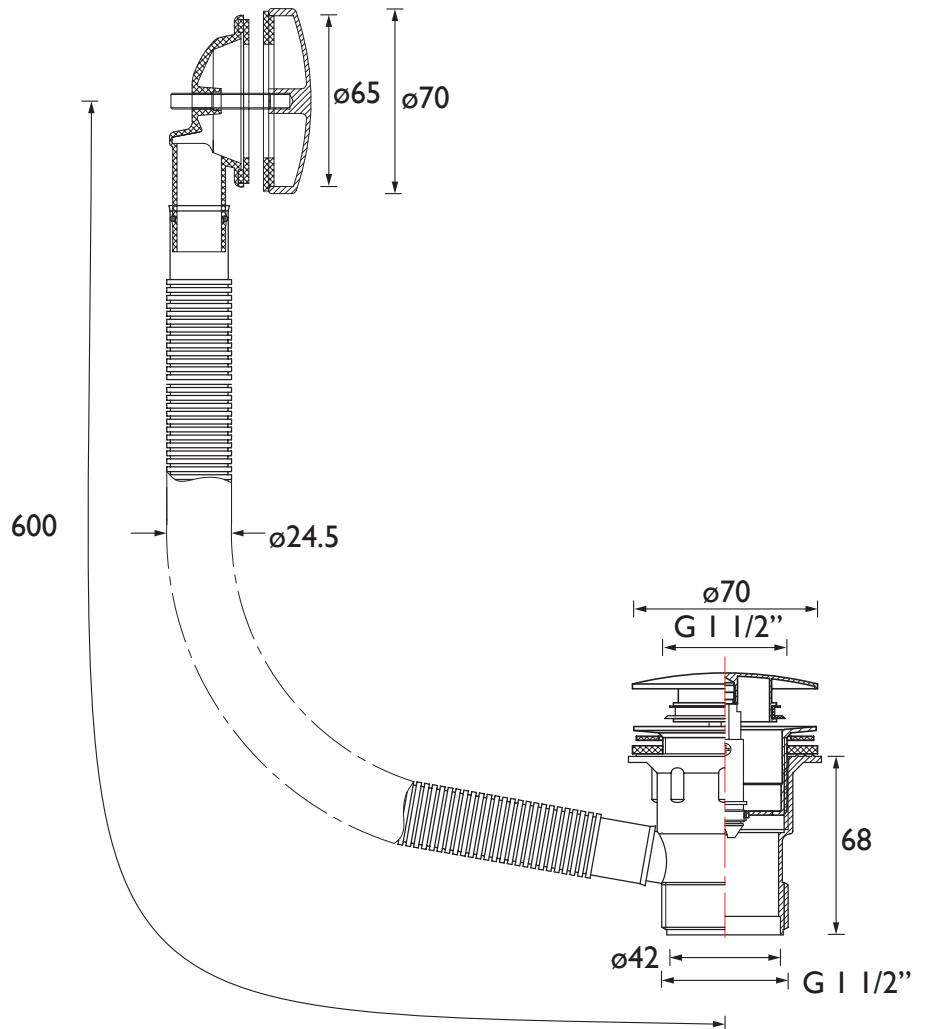

W BATH03 C

Wastes Round Clicker Bath Waste with Overflow Chrome

Specification

Contemporary or Traditional:	Contemporary
Main Construction Material:	Brass; ABS
Connection Inlet:	G1 1/2"
Waste Flow Rate (litres per minute):	70.7
What's in the Box?:	1x Screw-in Waste Body, 1x Waste Body, 1x Rubber Washer, 1x Silicon Washer, 1x Clicker Mechanism, 1x Overflow Tube, 1x Overflow Body, 1x Overflow Face, 2x Rubber Washers

Dimensions (measurements in mm)

Features:

- W BATH03 C is Chrome plated to BS EN 248
- Simply push the button down to allow the bath to fill
- Complete with fittings

Product Certifications:

Compliant to BS EN 274

Variant SKUs:

- W BATH03 BLK
- W BATH12 C

For more products, visit our website:
<http://www.bristan.com>

**TECHNICAL
DATA
SHEET**

BRISTAN

D4