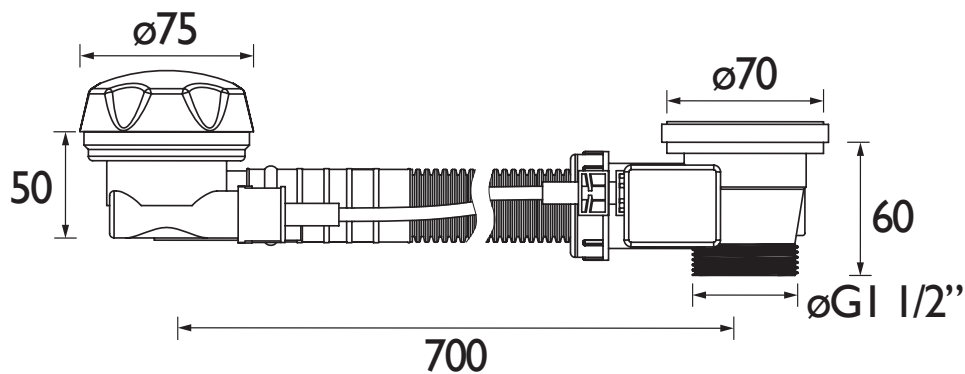

### Specification

Contemporary or Traditional:	Contemporary
Main Construction Material:	ABS; Brass
Connection Inlet:	G1 1/2"
Waste Flow Rate (litres per minute):	50.8
What's in the Box?:	1x Plastic Waste Body, 1x Flange, 1x Rubber Washer, 1x Adjusting Screw, 1x Pop-up Plug, 1x Overflow Tube, 1x Overflow Body, 1x Rubber Washer, 1x Locking Nut, 1x Overflow Face, 1x Screw

### Dimensions (measurements in mm)

TECHNICAL  
DATA  
SHEET

BRISTAN

D3