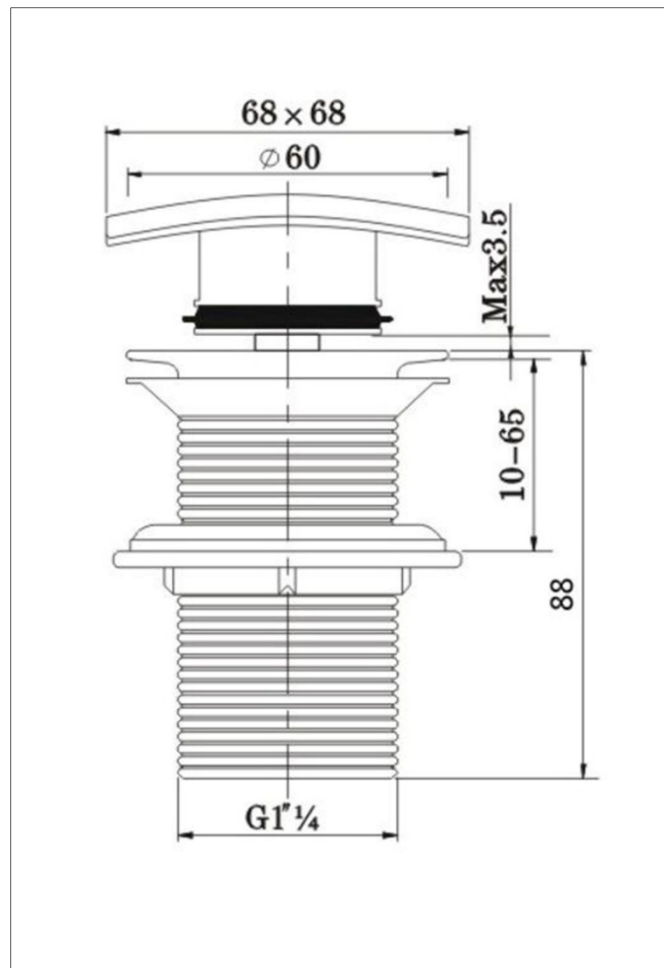

TECHNICAL DATA SHEET

Contemporary Square Clicker Unslotted Basin Waste

Technical Advice:

For further information please call 0844 7016273 or email customercare@bristan.com

Guarantee:

5 years covering manufacturing faults.

Guarantee

Delivery

0844 7016273